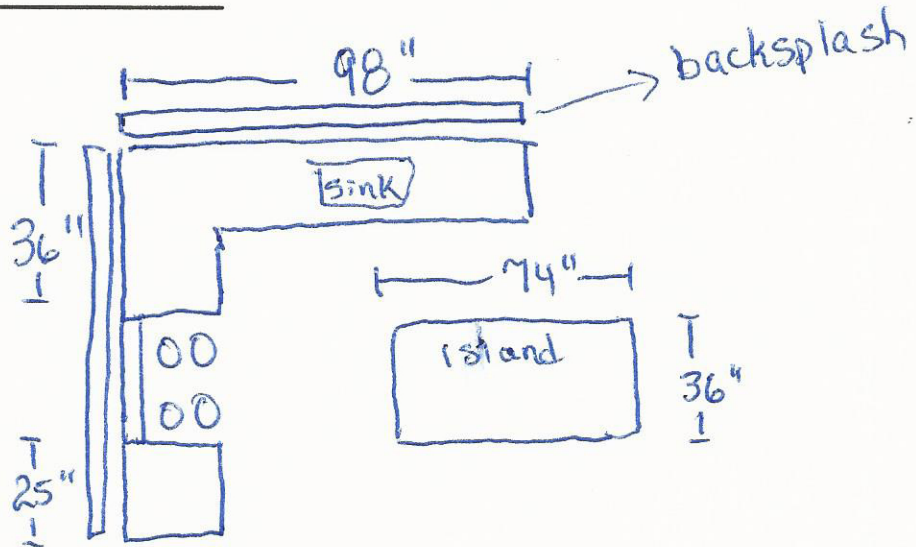

**EXAMPLE 2.**

Sink Type undermount

Stove Type slide in range

Backsplash 4"

**EXAMPLE 3.**

Sink Type undermount

Stove Type drop in cooktop

Backsplash none